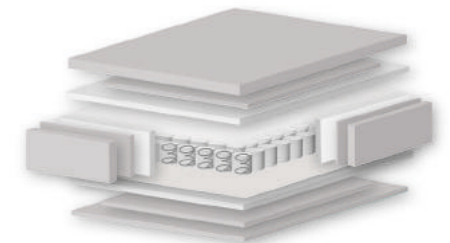

Babies need a lot of sleep, so choosing a mattress is an important part of setting up a new nursery. We offer a carefully designed range of mattresses, with a choice of covers and fillings, to help give your little one the best chance of getting a good night's sleep.

All our mattresses are proudly made in the UK

Foam Mattress, Wipe-Clean Cover

Spring Mattress

Pocket Spring Mattress

Foam Mattress, Washable Cover

Airflow Mattress

Cleaner Sleep Mattress

Fibre Mattress