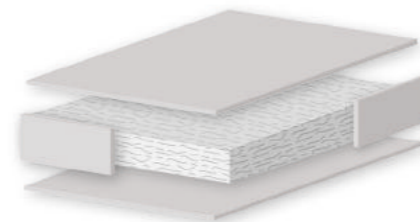

Babies need a lot of sleep, so choosing a mattress is an important part of setting up a new nursery. We offer a carefully designed range of mattresses, with a choice of covers and fillings, to help give your little one the best chance of getting a good night's sleep.

All our mattresses are proudly made in the UK

Foam Mattress, Wipe-Clean Cover

Spring Mattress

Pocket Spring Mattress

Foam Mattress, Washable Cover

Airflow Mattress

Cleaner Sleep Mattress

Fibre Mattress