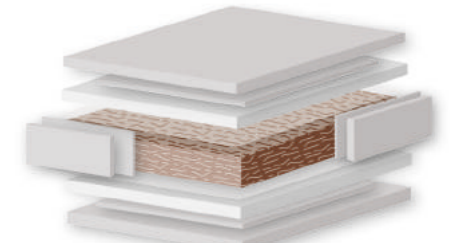

All Natural Mattress