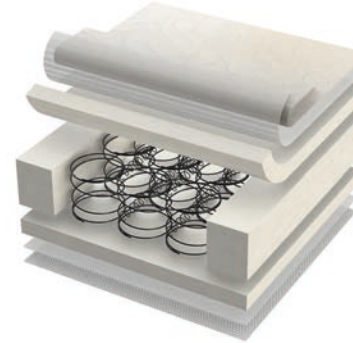

- Filled with dent-resistant foam, offering comfort and support
- Features a wipe-clean cover, designed to be hygienic and practical

Foam Mattress, Washable Cover

- Filled with dent-resistant foam, offering comfort and support
- Features a hypo-allergenic cover, made from Freshtec fabric
- The fully-zipped cover is breathable and water-resistant and can be washed at 60°

Fibre Mattress, Washable Cover

- Filled with superior quality fibre, offering comfort and support
- Excellent air movement and heat dissipation to help regulate body temperature
- Features a hypo-allergenic cover, made from Freshtec fabric
- The fully-zipped cover is breathable and water-resistant and can be washed at 60°

Spring Mattress

- Contains a high-tensile coiled spring interior wrapped in breathable fibre, offering comfort and support
- Features a hypo-allergenic cover, made from luxury quilted Freshtec fabric
- Includes a moveable waterproof membrane to protect the core from any liquids
- The fully-zipped cover is breathable and water-resistant and can be washed at 60°
- Finished with a tape edge, for a quality finish

Airflow Mattress

- Filled with layers of specially-shaped, dent-resistant foam and breathable fibre
- The 'egg-box' shaped foam offers excellent support and allows air to flow through the mattress
- Features a hypo-allergenic cover made from quilted microfibre and Freshtec fabric, for comfort and protection from allergens
- The fully-zipped cover is breathable and water-resistant and can be washed at 60°