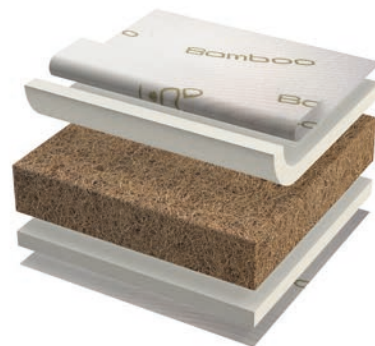

All Natural Mattress

- Filled with wool and natural coir, offering comfort and support
- Excellent air movement and heat dissipation to help regulate body temperature
- Features a deluxe quilted bamboo fabric cover, providing a completely natural mattress
- The fully-zipped cover is breathable and water-resistant and can be washed at 40°