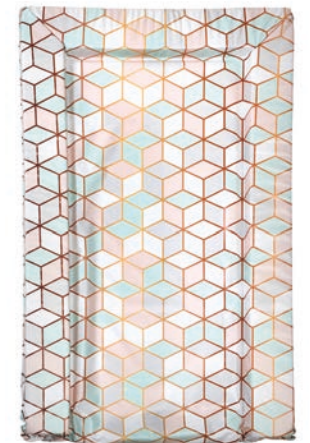

Tiny Triangles

Changing Mats

- Luxury padded for comfort
- Waterproof, wipe-clean
- Phthalate-free
- Will fit most dressers

Dimensions:

L: 75 x W: 46 cm

White

In The Woods, Grey

In The Woods, Sage

In The Woods, Tan

Changing Mats

- Luxury padded for comfort
- Waterproof, wipe-clean
- Phthalate-free
- Will fit most dressers

Dimensions:

L: 75 x W: 46 cm

Botanical

Feathers, Blue

Feathers, Coral

Geo Rose

Changing Mats

- Luxury padded for comfort
- Waterproof, wipe-clean
- Phthalate-free
- Will fit most dressers

Dimensions:

L: 75 x W: 46 cm

Star Constellations

Rainbows

Rainbow, Follow Your Dreams